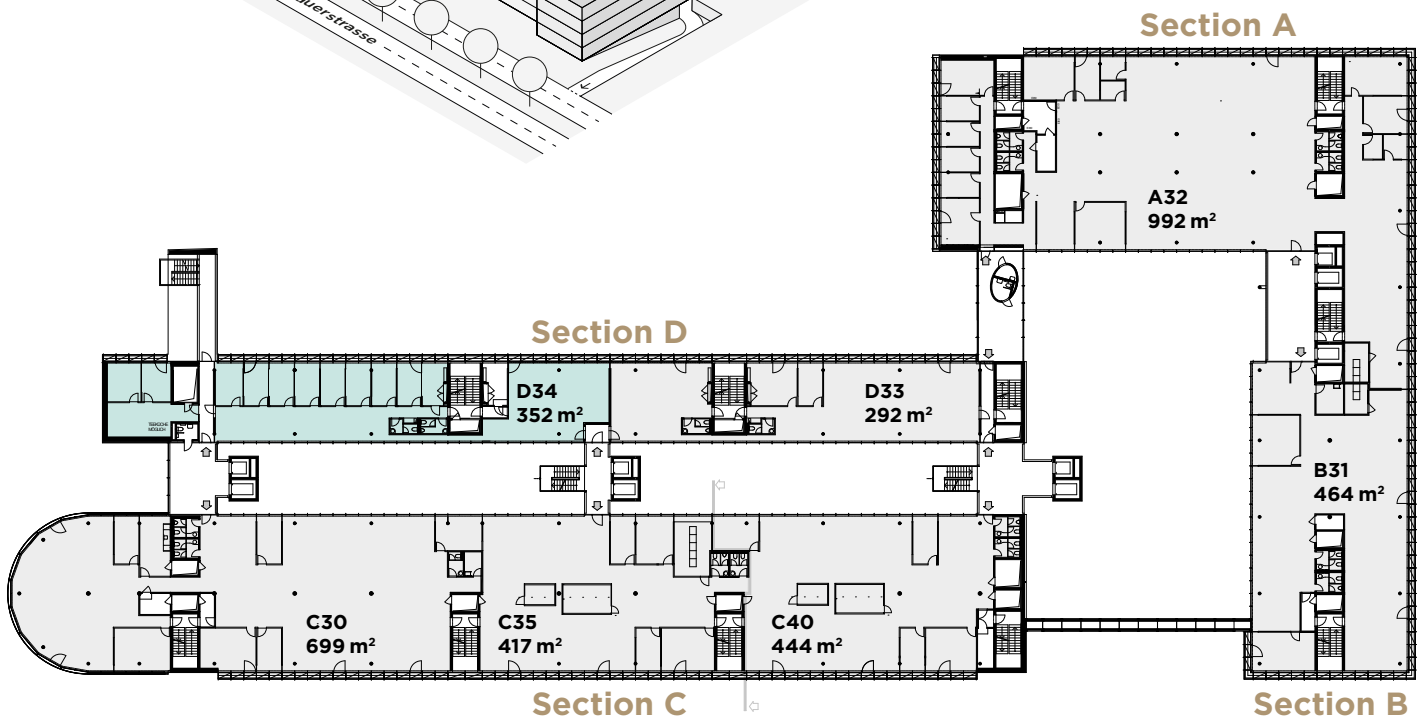

4th floor

Rental space

D34 Plug&Work

Space

352 m²

All details, plans, drawings etc. are non-binding and subject to modifications.