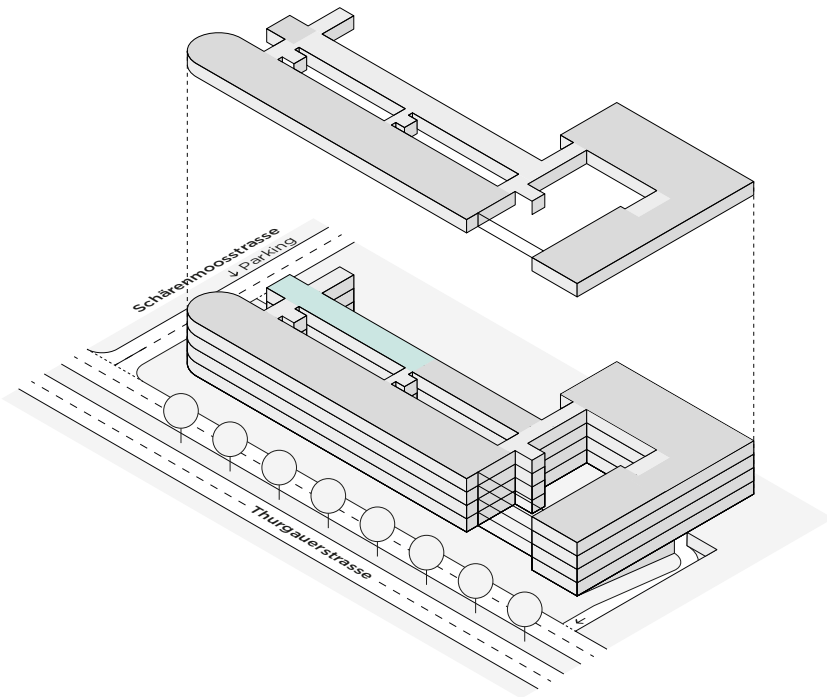

4th floor

Rental space

D34 Plug&Work

Space

352 m²

All details, plans, drawings etc. are non-binding and subject to modifications.