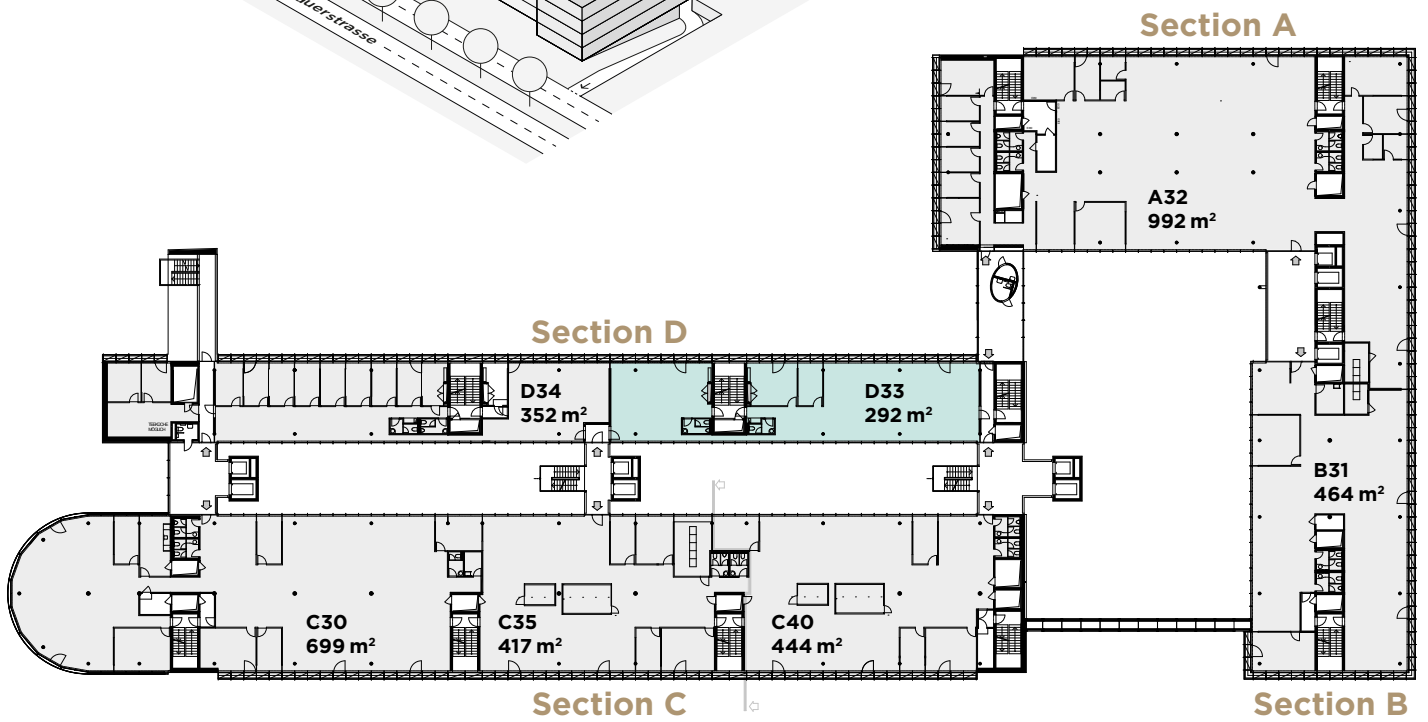

4th floor

Rental space

D33 Plug&Work

Space

292 m²

All details, plans, drawings etc. are non-binding and subject to modifications.