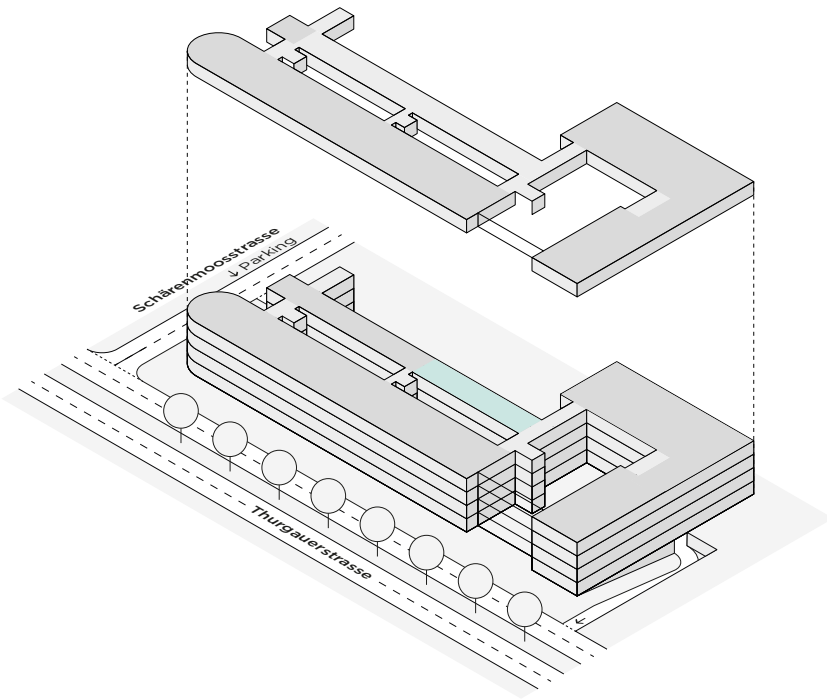

4th floor

Rental space

D33 Plug&Work

Space

292 m²

All details, plans, drawings etc. are non-binding and subject to modifications.