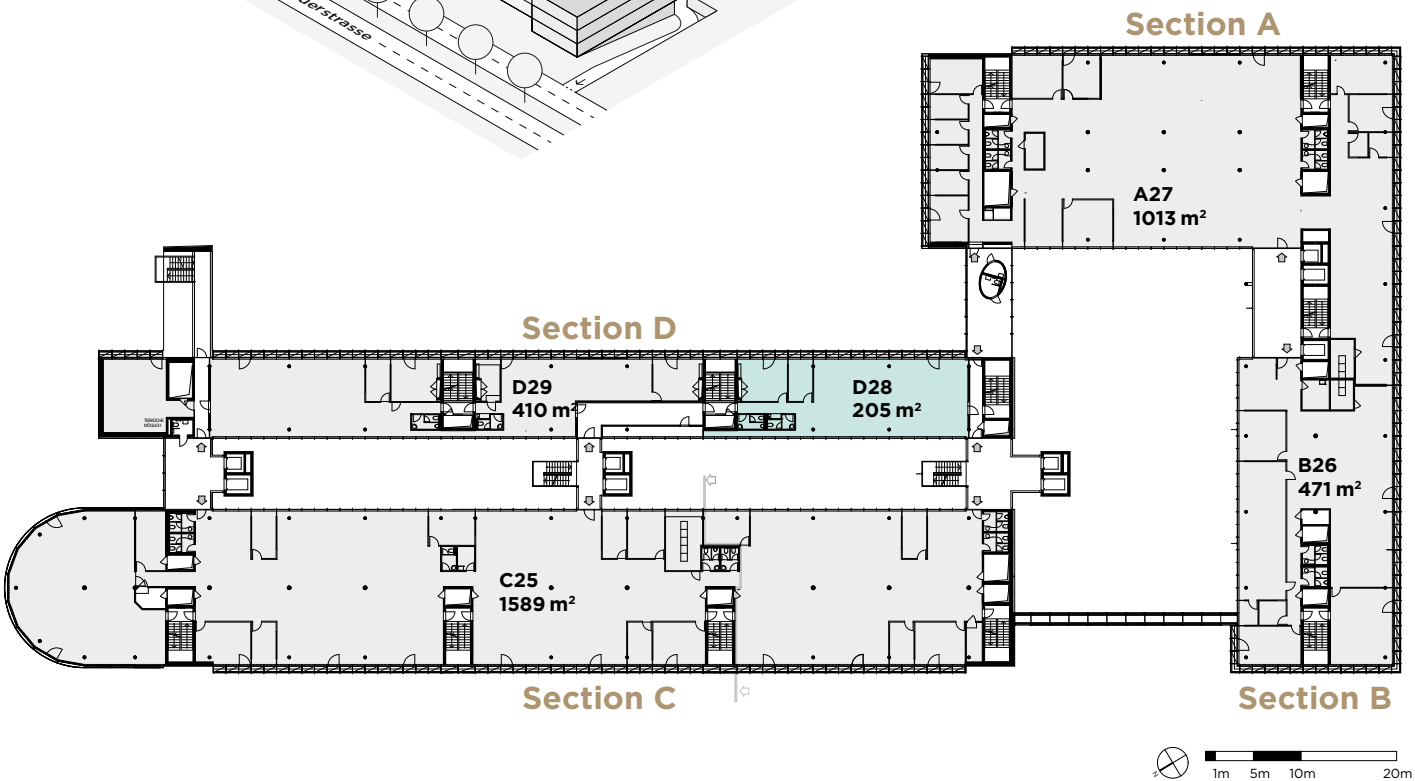

3rd floor

Rental space

D28 Plug&Work

Space

205 m²

All details, plans, drawings etc. are non-binding and subject to modifications.