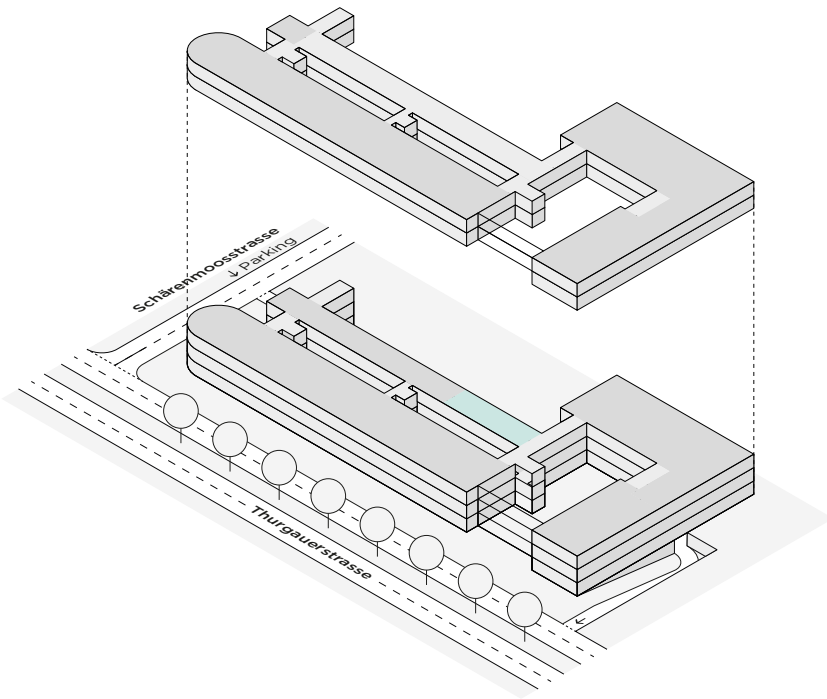

3rd floor

Rental space

D28 Plug&Work

Space

205 m²

All details, plans, drawings etc. are non-binding and subject to modifications.