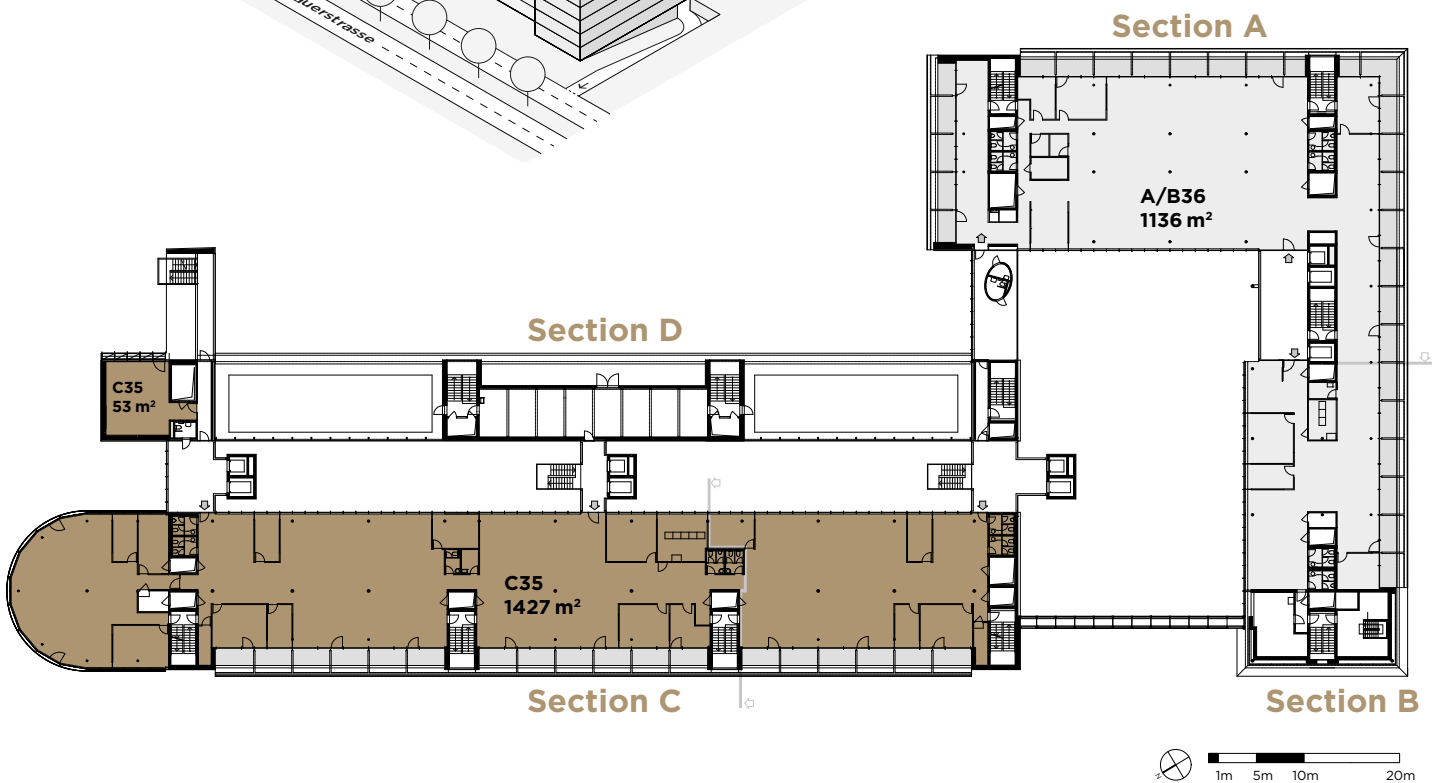

Attic floor

Rental space	Office space	Terrace
C35	1482 m ²	135 m ²

All details, plans, drawings etc. are non-binding and subject to modifications.