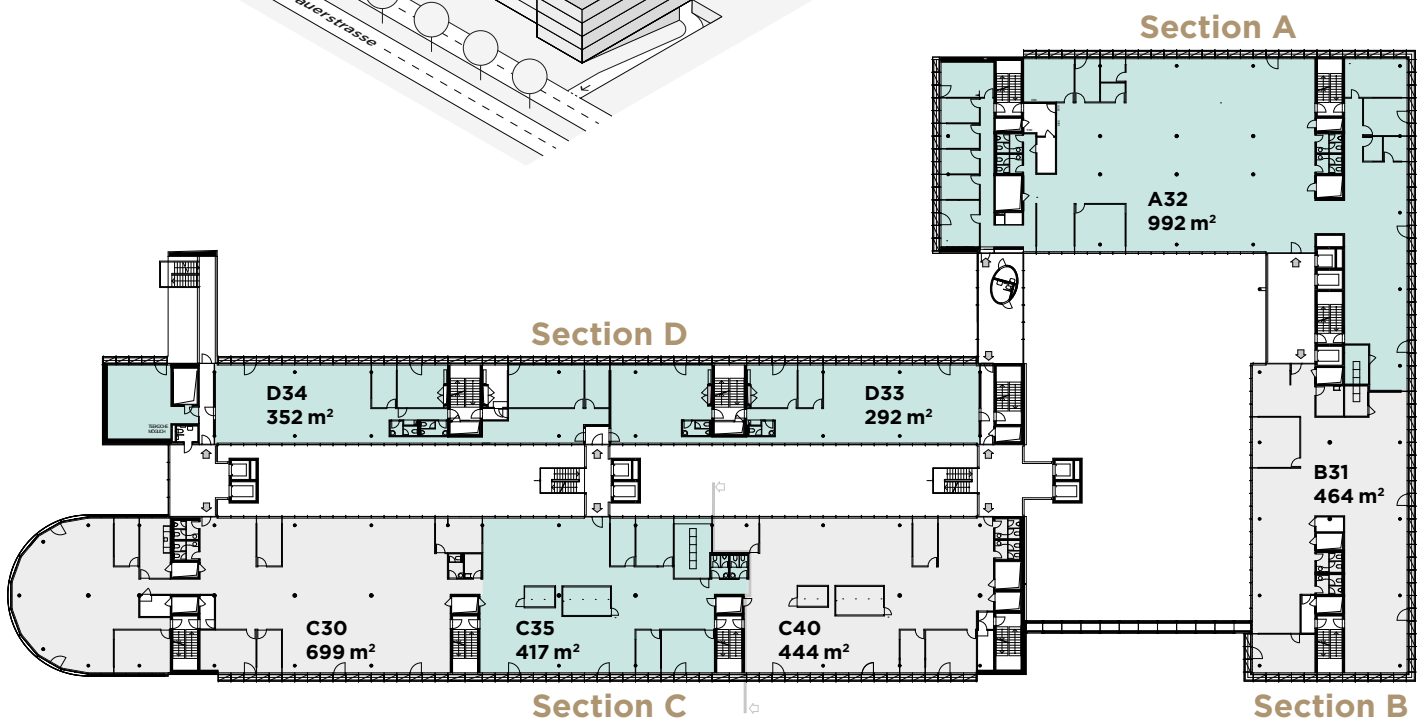

4th floor

Rental space

Space

A32 Plug&Work	992 m ²
C35 Plug&Work	417 m ²
D33 Plug&Work	292 m ²
D34 Plug&Work	352 m ²

All details, plans, drawings etc. are non-binding and subject to modifications.