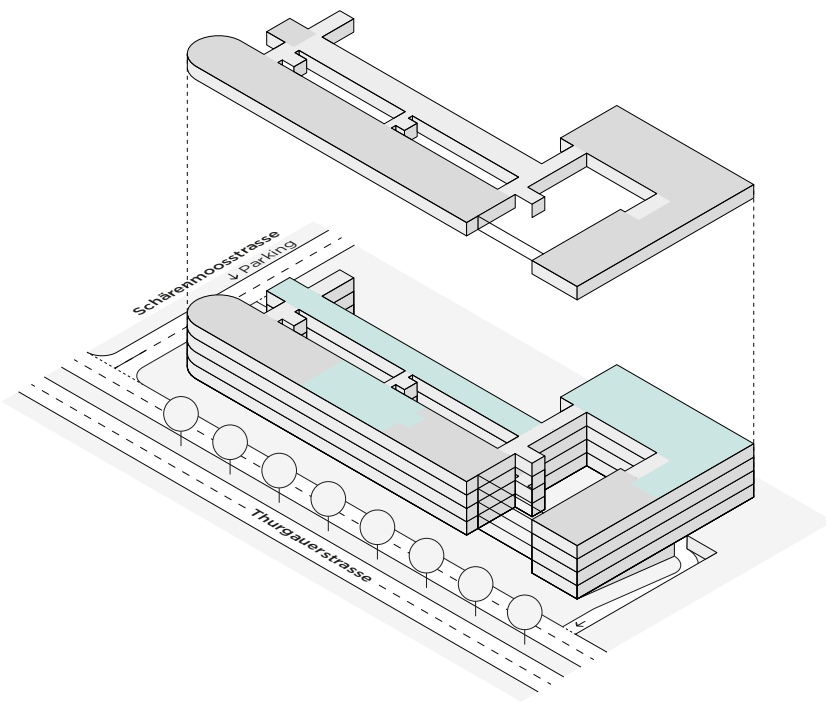

4th floor

Rental space

Space

A32 Plug&Work	992 m ²
C35 Plug&Work	417 m ²
D33 Plug&Work	292 m ²
D34 Plug&Work	352 m ²

All details, plans, drawings etc. are non-binding and subject to modifications.