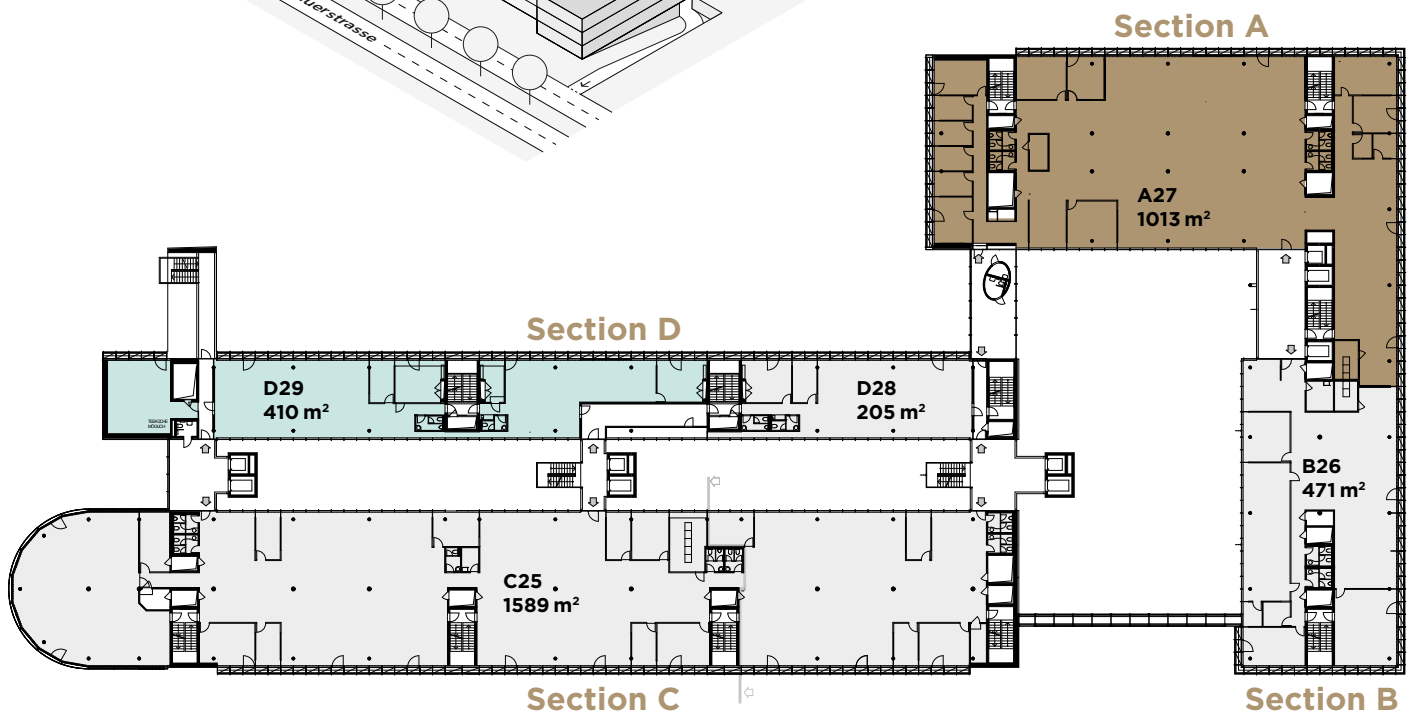

3rd floor

Rental space

Space

A27

1013 m²

D29 Plug&Work

410 m²

All details, plans, drawings etc. are non-binding and subject to modifications.