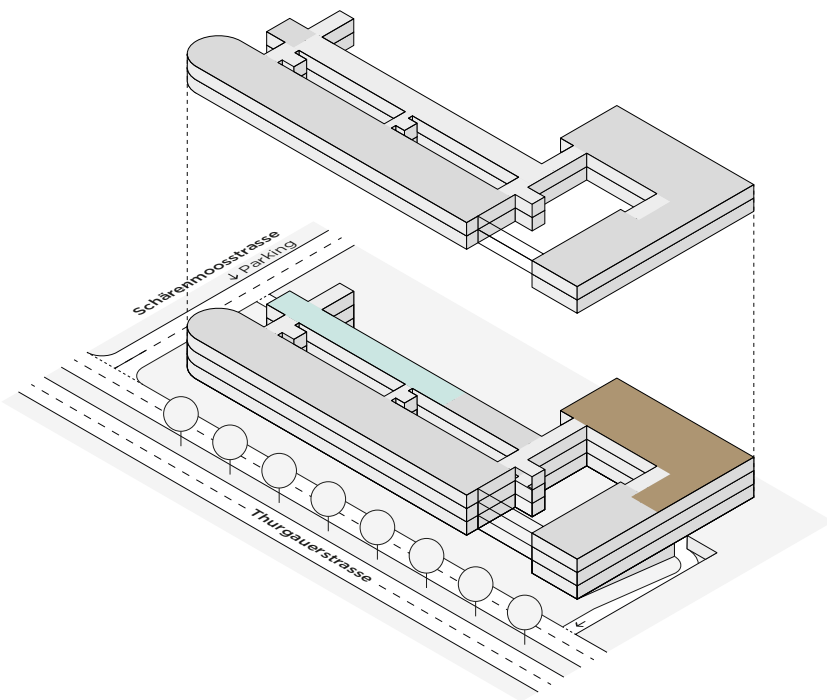

3rd floor

Rental space

Space

A27

1013 m²

D29 Plug&Work

410 m²

All details, plans, drawings etc. are non-binding and subject to modifications.