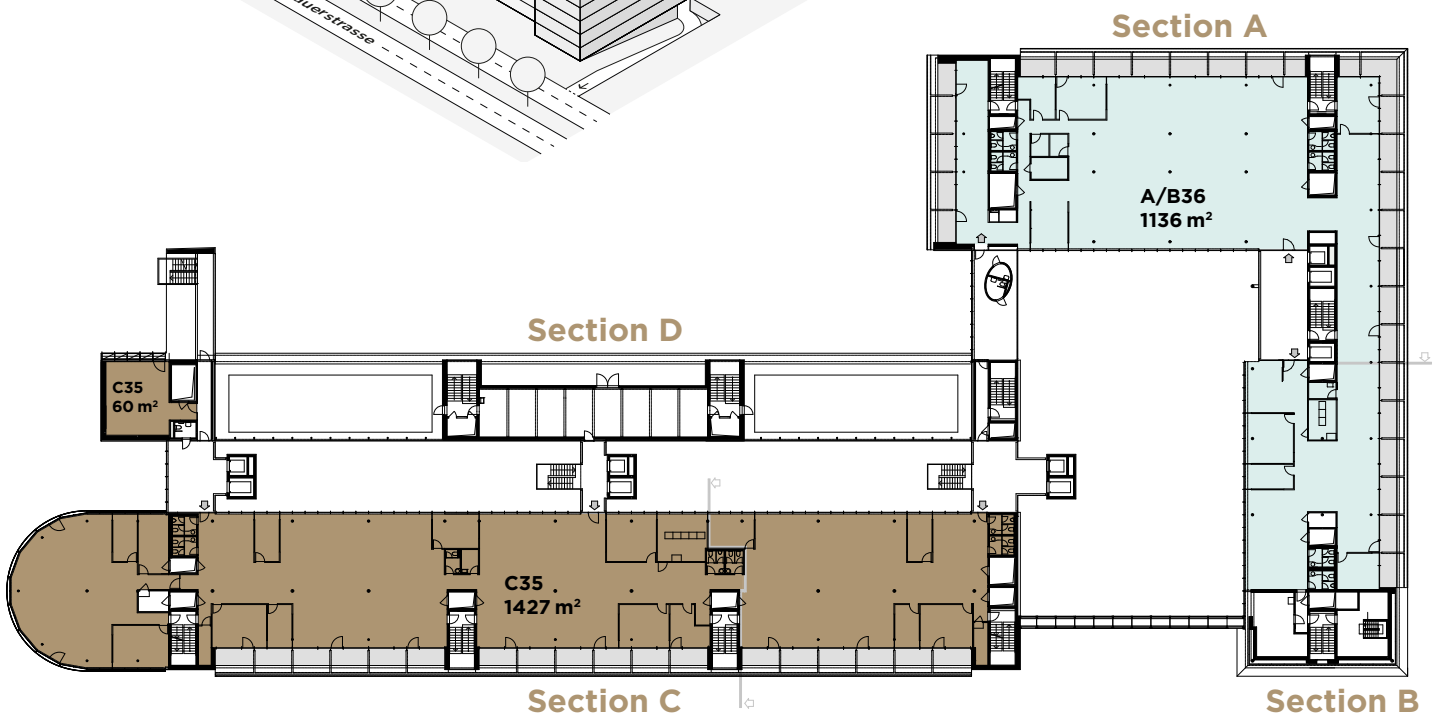

Attic floor

Rental space	Office space	Terrace
A/B36 Plug&Work	1136 m ²	203 m ²
C35	1487 m ²	135 m ²

All details, plans, drawings etc. are non-binding and subject to modifications.