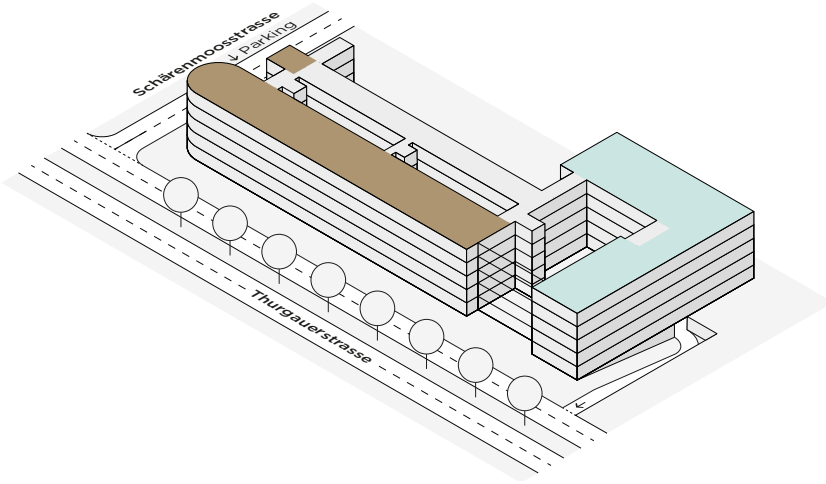

Attic floor

Rental space	Office space	Terrace
A/B36 Plug&Work	1136 m ²	203 m ²
C35	1487 m ²	135 m ²

All details, plans, drawings etc. are non-binding and subject to modifications.